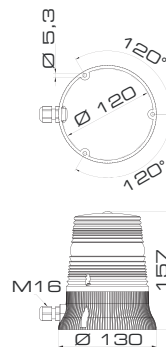

MAXIFLASH LED SLR: 2x SuperBright LEDs allow 3 luminous effects:

FLASHING LIGHT: Powerful flashing effect (1F)

STROBE LIGHT: Strobe effect (5F)

RANDOM LIGHT: A unique random effect consisting in an uneven flashing pattern, augmenting the ability of catching attention

The dome-shaped Fresnel lens intensify the luminous beam of these devices

DRAWINGS, DIMENSIONS AND WEIGHTS

MAXIFLASH LED FLR
MAXIFLASH LED SLR

CERTIFICATIONS